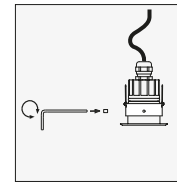

DEHO AND DARDO SERIES RING

Aluminium ring for DEHO and DARDO series models for use during flush fitting in plasterboard.

TNI0076

Place the ring in the spotlight.

Secure the ring with the supplied grub screws.

Drill the plasterboard to the indicated size and insert the spotlight into the hole.