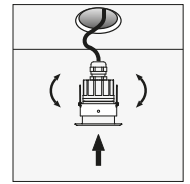

DEHO AND DARDO SERIES RING

Aluminium ring for DEHO and DARDO series models for use during flush fitting in plasterboard.

TNI0076

Place the ring in the spotlight.

Secure the ring with the supplied grub screws.

Drill the plasterboard to the indicated size and insert the spotlight into the hole.