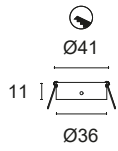

DEHO AND DARDO SERIES RING

Aluminium ring for DEHO and DARDO series models for use during flush fitting in plasterboard.

TNI0076

Place the ring in the spotlight.

Secure the ring with the supplied grub screws.

Drill the plasterboard to the indicated size and insert the spotlight into the hole.